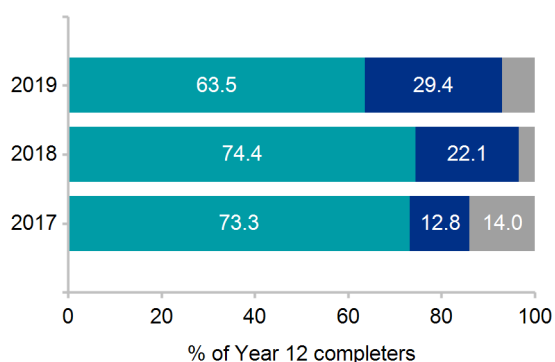

Post-school destinations

In 2019, 92.9% of Year 12 completers from Mueller College were engaged in education, training or employment in the year after they completed school.

Of the 85 respondents, 63.5% continued in some recognised form of education and training. The most common study destination was bachelor degree.

A further 29.4% transitioned directly into paid employment and no further study.

All Year 12 completers were assigned to a *main destination*. Respondents who were both studying and working are reported as being in education or training, including apprentices and trainees.

Engagement over time